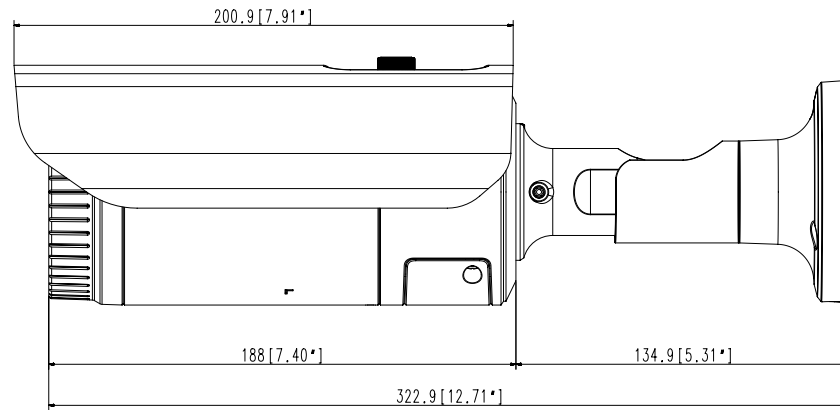

Mechanical

Color / Material	Dark grey / Aluminum
Product Dimensions / Weight	Ø91x322.9mm(Ø3.58x127.1"), 1,298g(4.25 lb)

- The latest product information / specification can be found at hanwha-security.com
- Design and specifications are subject to change without notice.
- Wisenet is the proprietary brand of Hanwha Techwin, formerly known as Samsung Techwin.

XNO-L6080R
UNIT : mm[inch]

XNO-L6080R
UNIT : mm[inch]