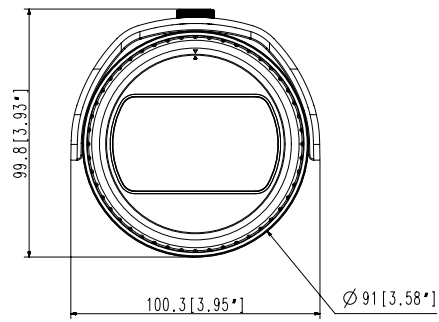

Mechanical

Color / Material	Dark grey / Aluminum
Product Dimensions / Weight	Ø91x322.9mm(Ø3.58x127.1"), 1,298g(4.25 lb)

- The latest product information / specification can be found at hanwha-security.com
- Design and specifications are subject to change without notice.
- Wisenet is the proprietary brand of Hanwha Techwin, formerly known as Samsung Techwin.

XNO-L6080R
UNIT : mm[inch]

XNO-L6080R
UNIT : mm[inch]