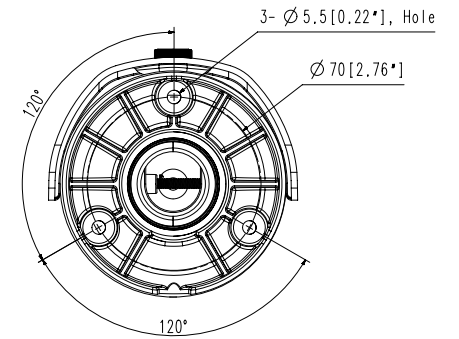

Mechanical

Color / Material	Dark grey / Aluminum
Product Dimensions / Weight	Ø91x322.9mm(Ø3.58x127.1"), 1,298g(4.25 lb)

- The latest product information / specification can be found at hanwha-security.com
- Design and specifications are subject to change without notice.
- Wisenet is the proprietary brand of Hanwha Techwin, formerly known as Samsung Techwin.

XNO-L6080R
UNIT : mm[inch]

XNO-L6080R
UNIT : mm[inch]